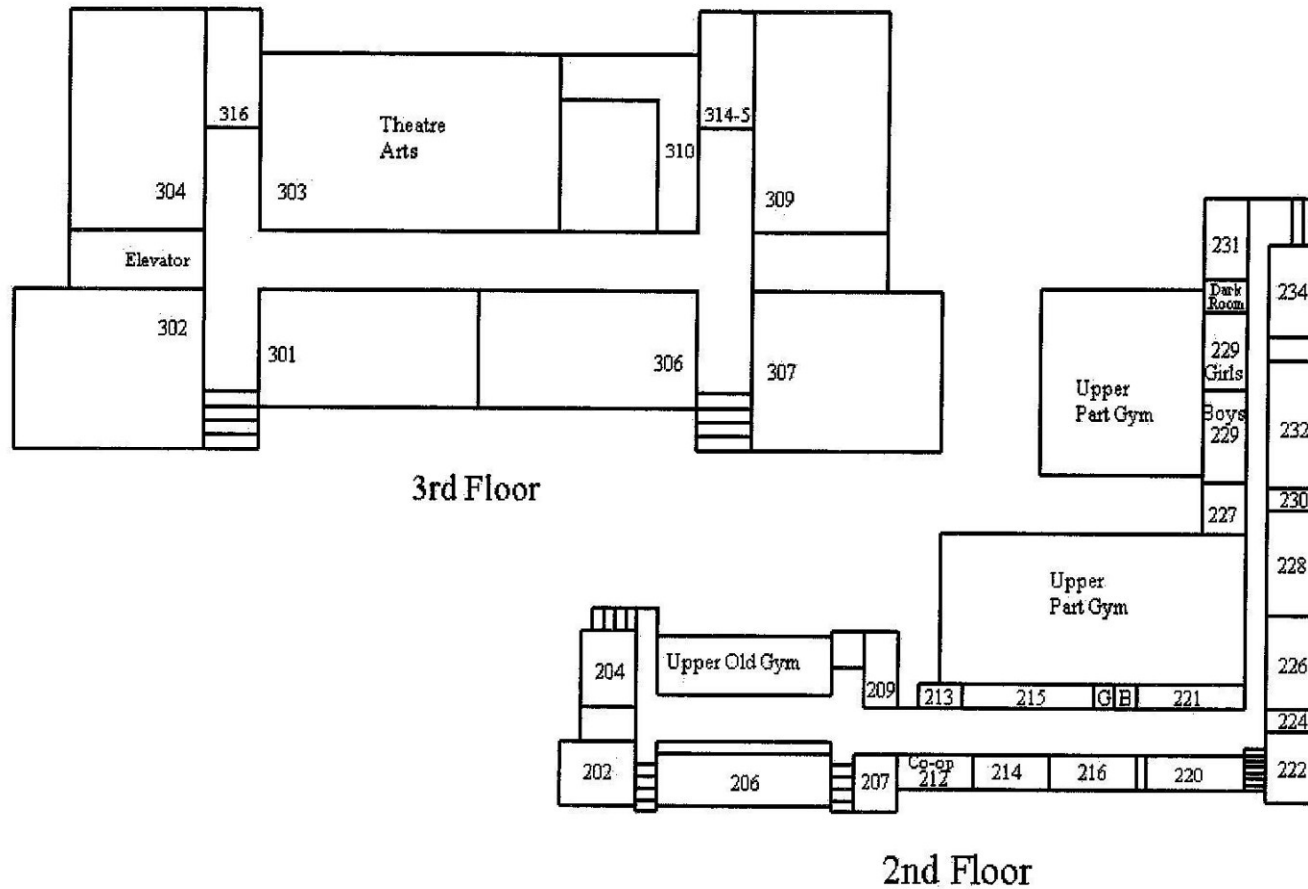

Bussing

Student transportation will continue based on your schedule. For more information on bussing, please visit www.dsts.on.ca or call 905-666-6395 directly as they will be able to answer your questions or concerns regarding student transportation. In order to access your bussing information, you must have your Ontario Education Number available.

Student Drop Off/Pick up

Parents should NOT be dropping students off or picking students up in the bussing zone located on Rosa Street in front of the school. Please arrange an alternative meeting spot to drop off/pick up students.